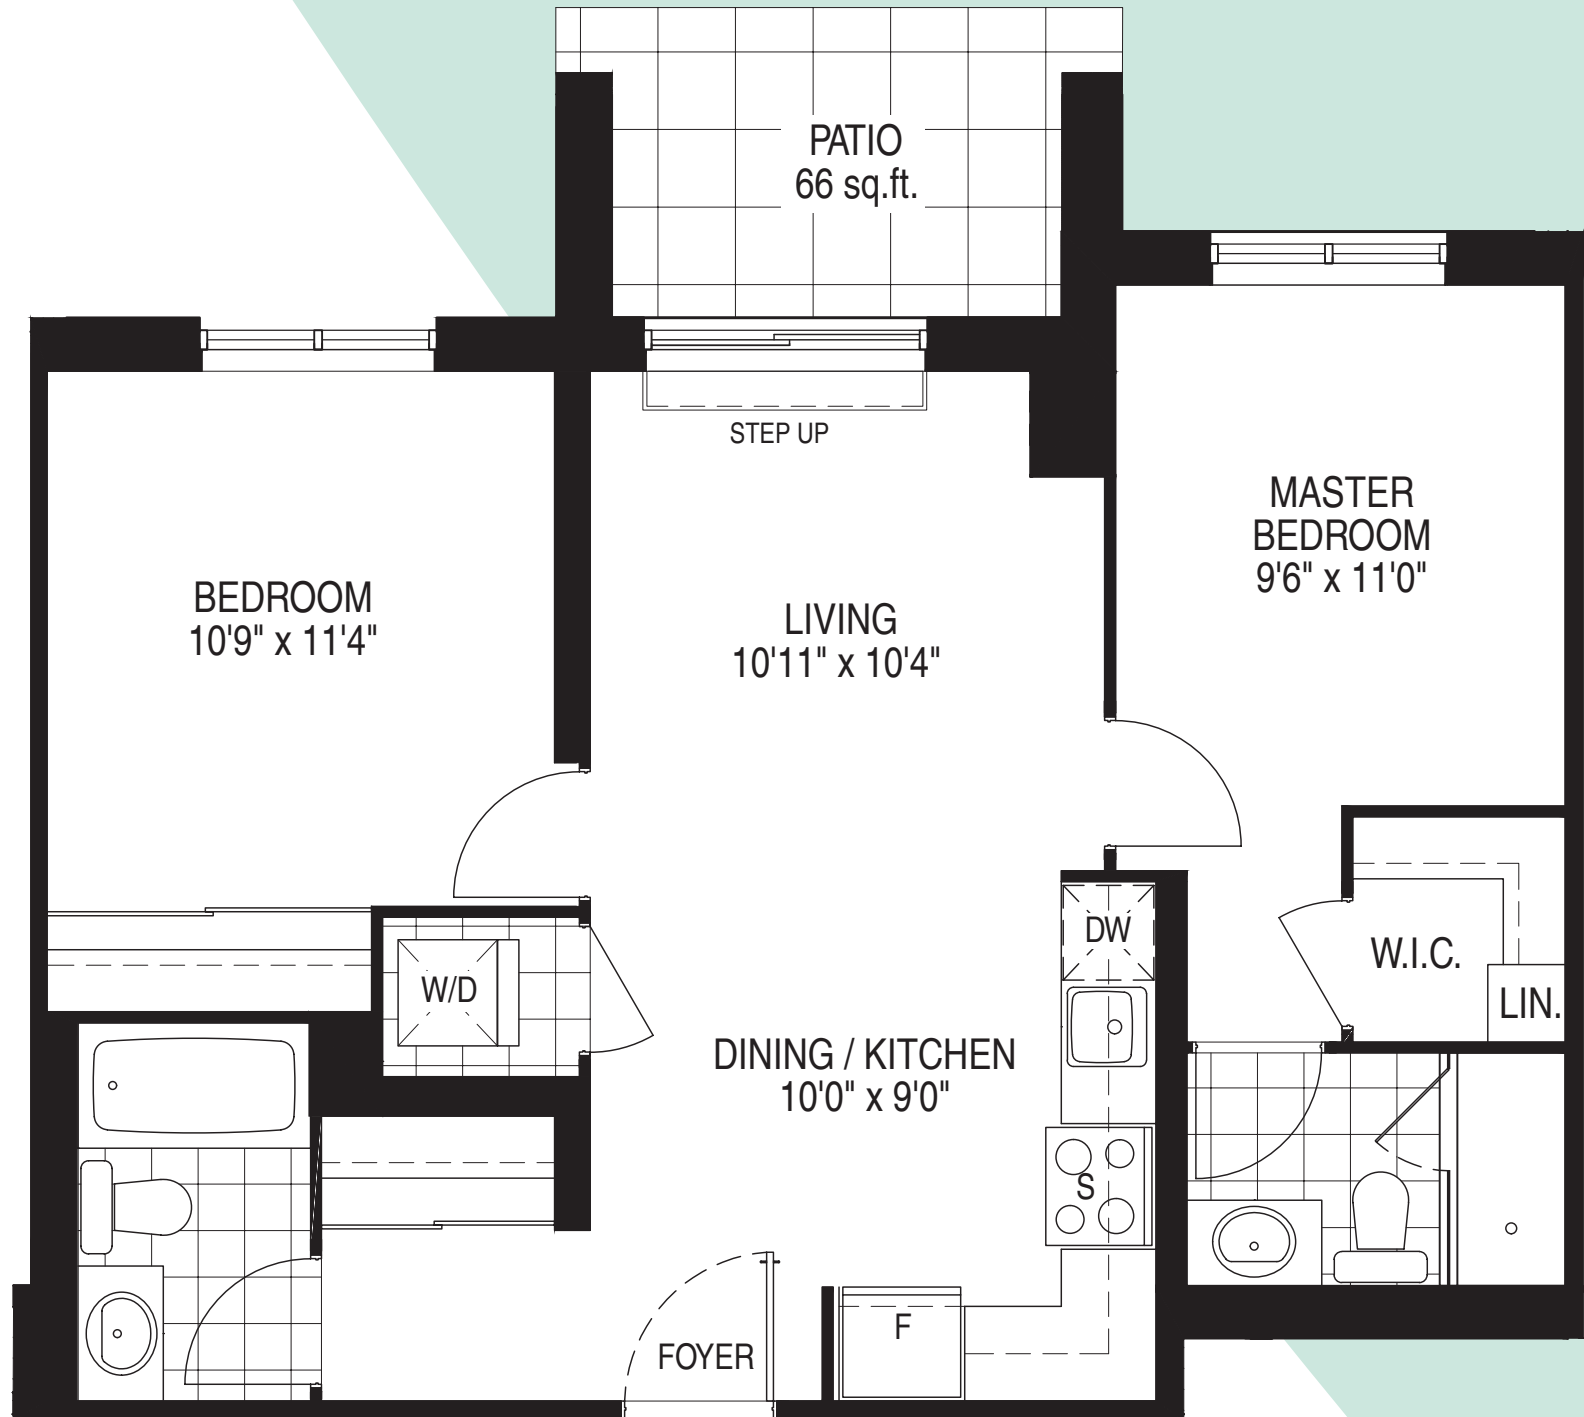

# ASPEN (P)

2 Bedrooms | 2 Baths  
774 sq.ft. plus 66 sq.ft. Patio

Ground Floor

# CANVAS

ON THE ROUGE

REFER TO LEGALS FOR MORE ACCURATE INFORMATION. MATERIALS, SPECIFICATIONS, UNIT LAYOUTS AND DIMENSIONS ARE SUBJECT TO CHANGE WITHOUT NOTICE. WINDOW SIZES AND TYPE MAY VARY. ACTUAL USABLE FLOOR SPACE MAY VARY FROM THE STATED FLOOR AREA. LANDSCAPING, BALCONY AND PATIO AREAS ARE SUBJECT TO CHANGE. E.&O.E. DECEMBER 2018.