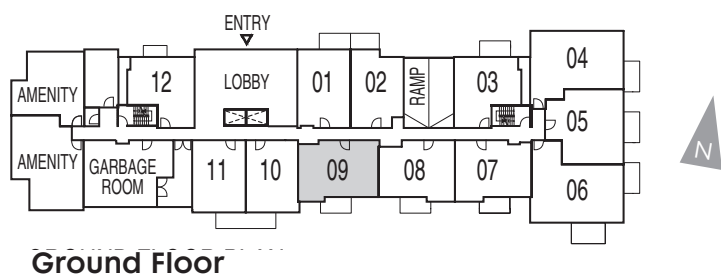

# ASPEN (P)

2 Bedrooms | 2 Baths  
774 sq.ft. plus 66 sq.ft. Patio

Ground Floor

# CANVAS

ON THE ROUGE

REFER TO LEGALS FOR MORE ACCURATE INFORMATION. MATERIALS, SPECIFICATIONS, UNIT LAYOUTS AND DIMENSIONS ARE SUBJECT TO CHANGE WITHOUT NOTICE. WINDOW SIZES AND TYPE MAY VARY. ACTUAL USABLE FLOOR SPACE MAY VARY FROM THE STATED FLOOR AREA. LANDSCAPING, BALCONY AND PATIO AREAS ARE SUBJECT TO CHANGE. E.&O.E. DECEMBER 2018.