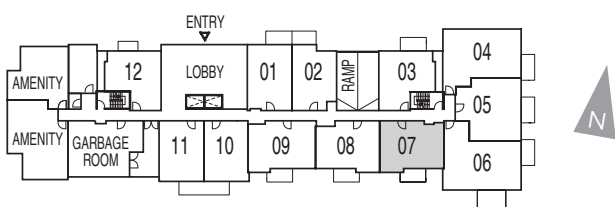

# MAPLE (P)

2 Bedrooms | 2 Baths  
740 sq.ft. plus 61 sq.ft. Patio

Ground Floor

**CANVAS**  
ON THE ROUGE

REFER TO LEGALS FOR MORE ACCURATE INFORMATION. MATERIALS, SPECIFICATIONS, UNIT LAYOUTS AND DIMENSIONS ARE SUBJECT TO CHANGE WITHOUT NOTICE. WINDOW SIZES AND TYPE MAY VARY. ACTUAL USABLE FLOOR SPACE MAY VARY FROM THE STATED FLOOR AREA. LANDSCAPING, BALCONY AND PATIO AREAS ARE SUBJECT TO CHANGE. E.&O.E. DECEMBER 2018.