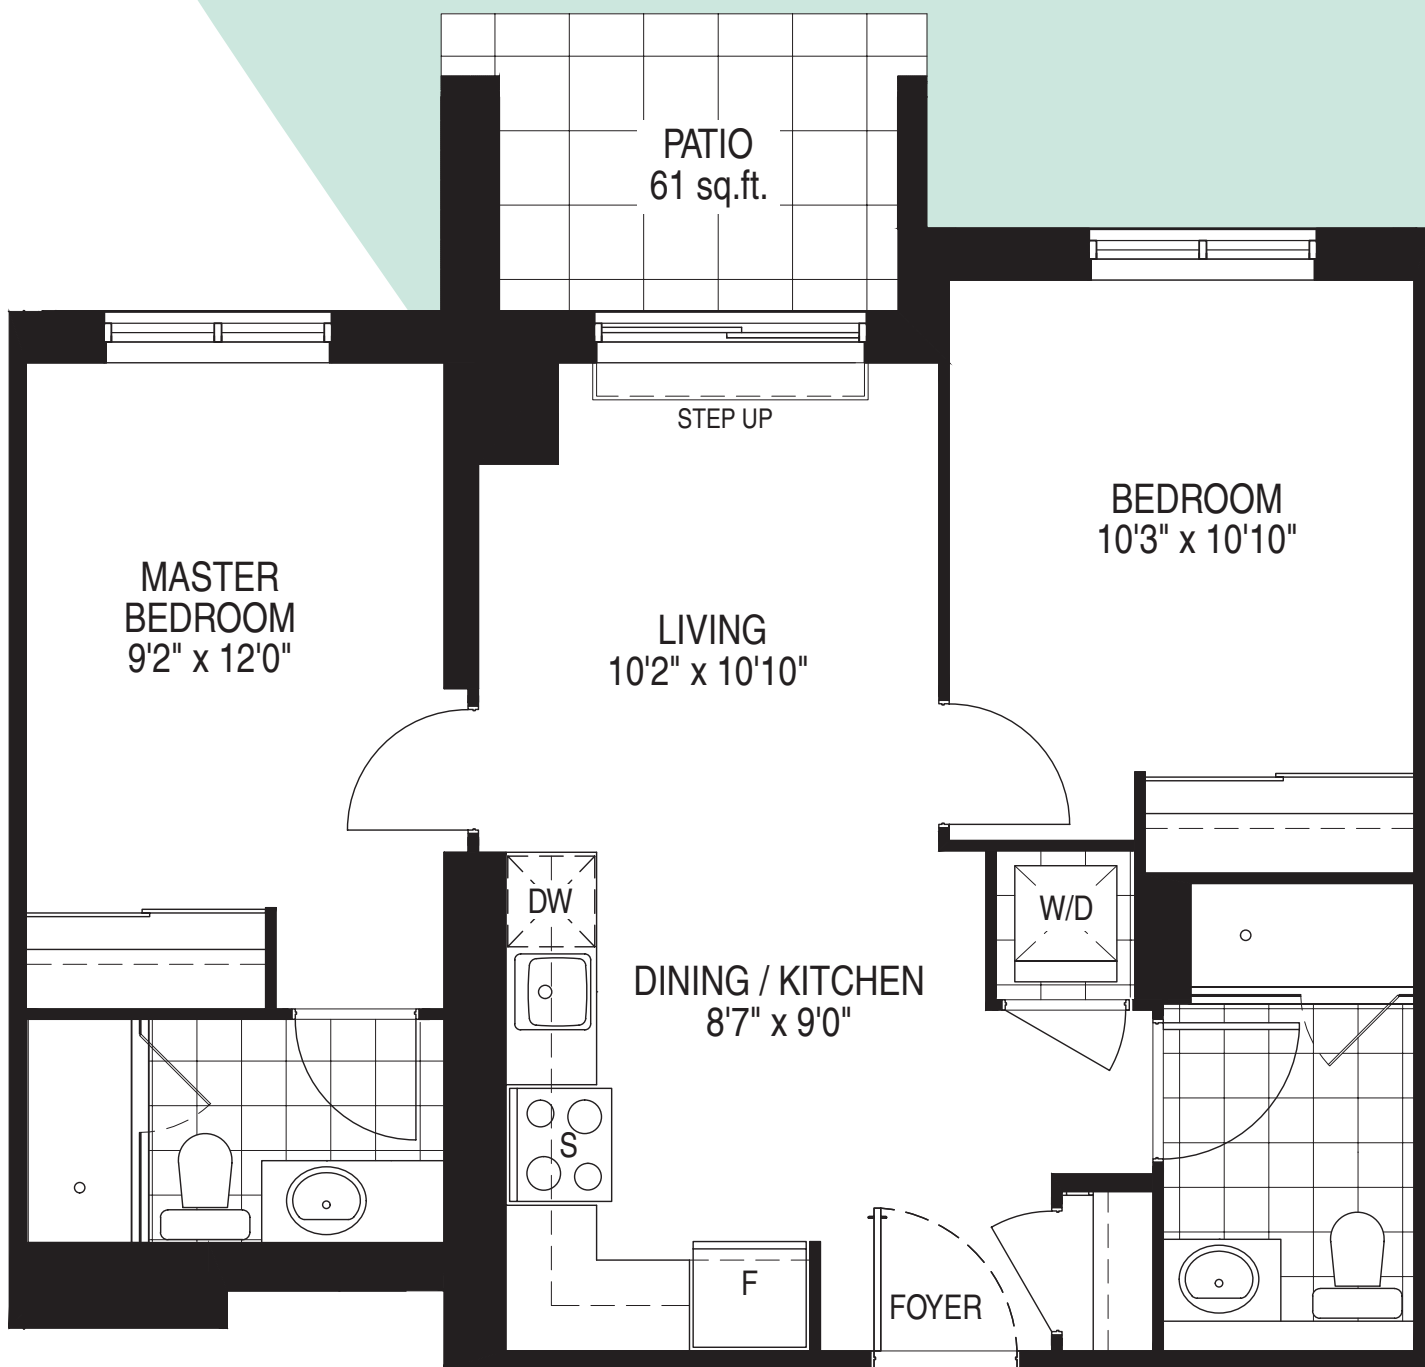

# MAPLE (P)

2 Bedrooms | 2 Baths  
740 sq.ft. plus 61 sq.ft. Patio

Ground Floor

**CANVAS**  
ON THE ROUGE

REFER TO LEGALS FOR MORE ACCURATE INFORMATION. MATERIALS, SPECIFICATIONS, UNIT LAYOUTS AND DIMENSIONS ARE SUBJECT TO CHANGE WITHOUT NOTICE. WINDOW SIZES AND TYPE MAY VARY. ACTUAL USABLE FLOOR SPACE MAY VARY FROM THE STATED FLOOR AREA. LANDSCAPING, BALCONY AND PATIO AREAS ARE SUBJECT TO CHANGE. E.&O.E. DECEMBER 2018.