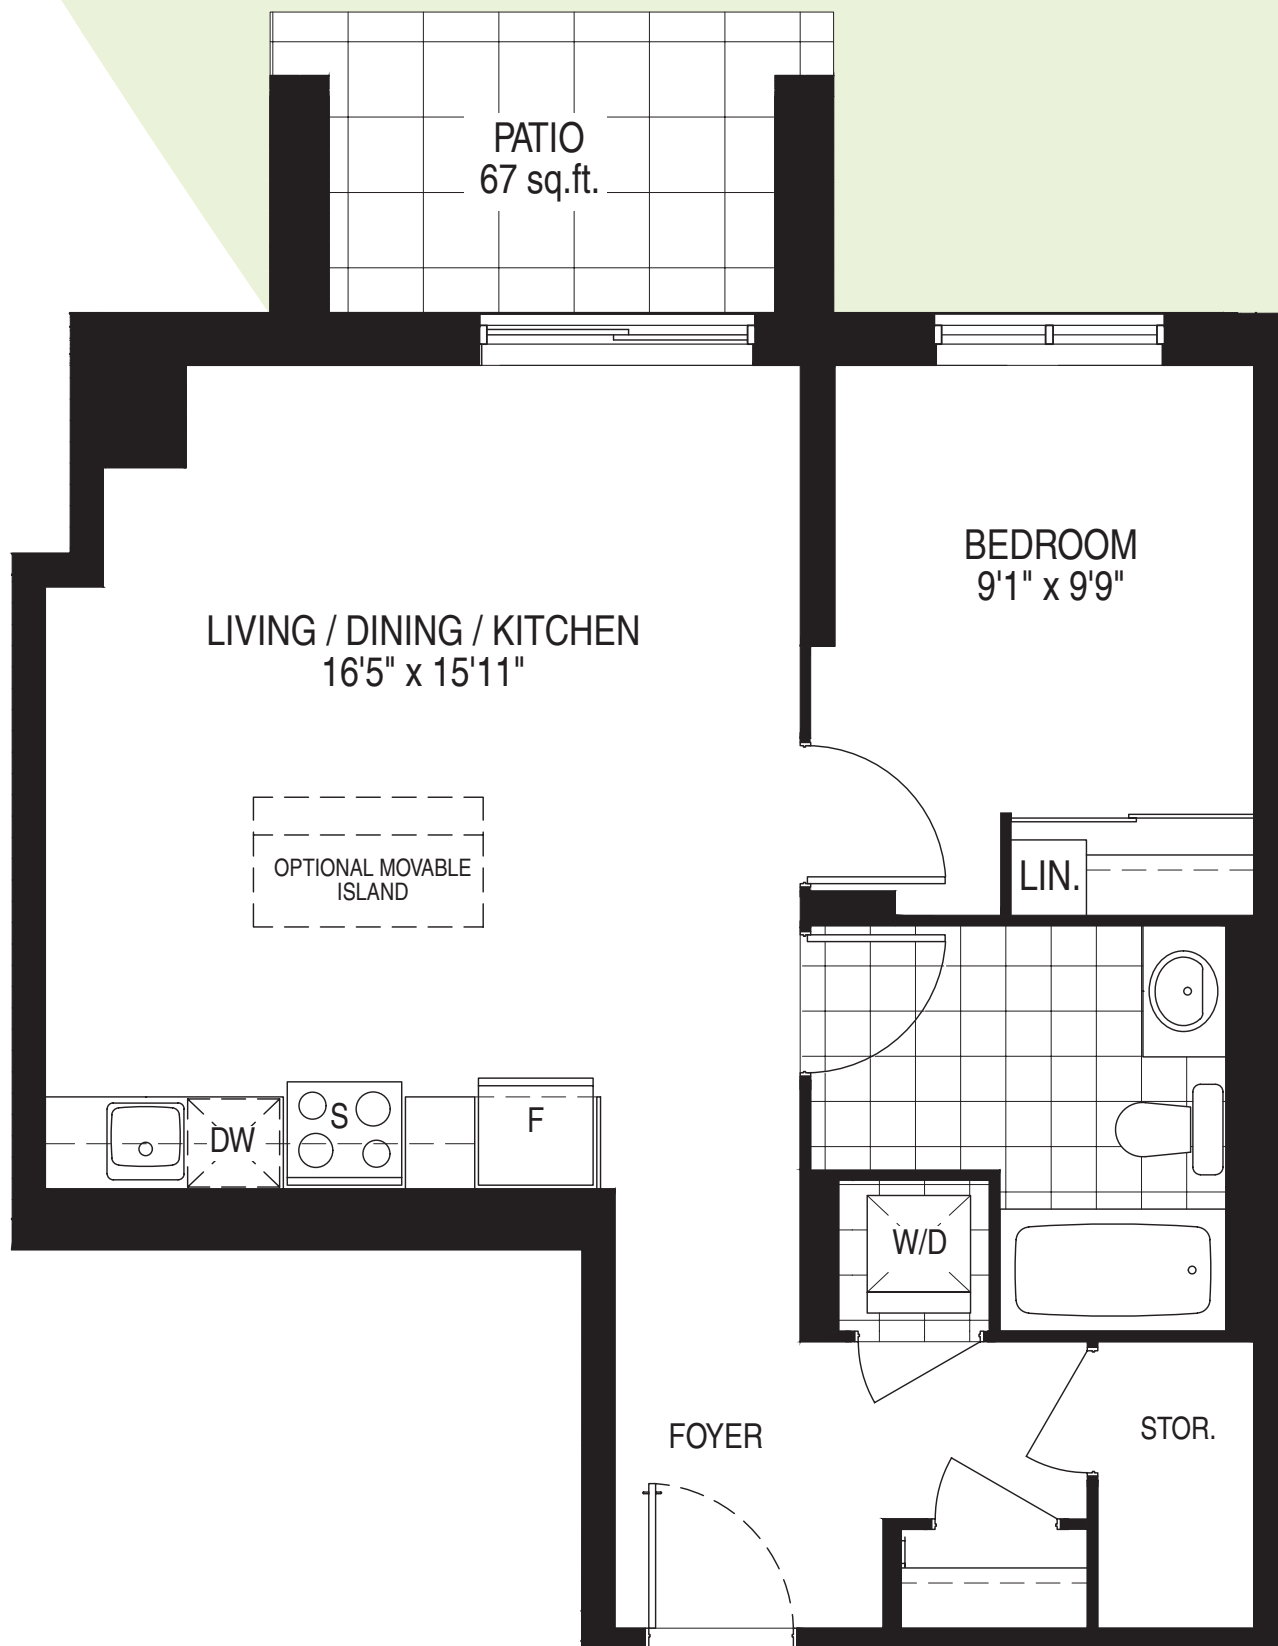

HICKORY (P)

1 Bedroom | 1 Bath
691 sq.ft. plus 67 sq.ft. Patio

Ground Floor Plan

CANVAS

ON THE ROUGE

REFER TO LEGALS FOR MORE ACCURATE INFORMATION. MATERIALS, SPECIFICATIONS, UNIT LAYOUTS AND DIMENSIONS ARE SUBJECT TO CHANGE WITHOUT NOTICE. WINDOW SIZES AND TYPE MAY VARY. ACTUAL USABLE FLOOR SPACE MAY VARY FROM THE STATED FLOOR AREA. LANDSCAPING, BALCONY AND PATIO AREAS ARE SUBJECT TO CHANGE. E.&O.E. DECEMBER 2018.