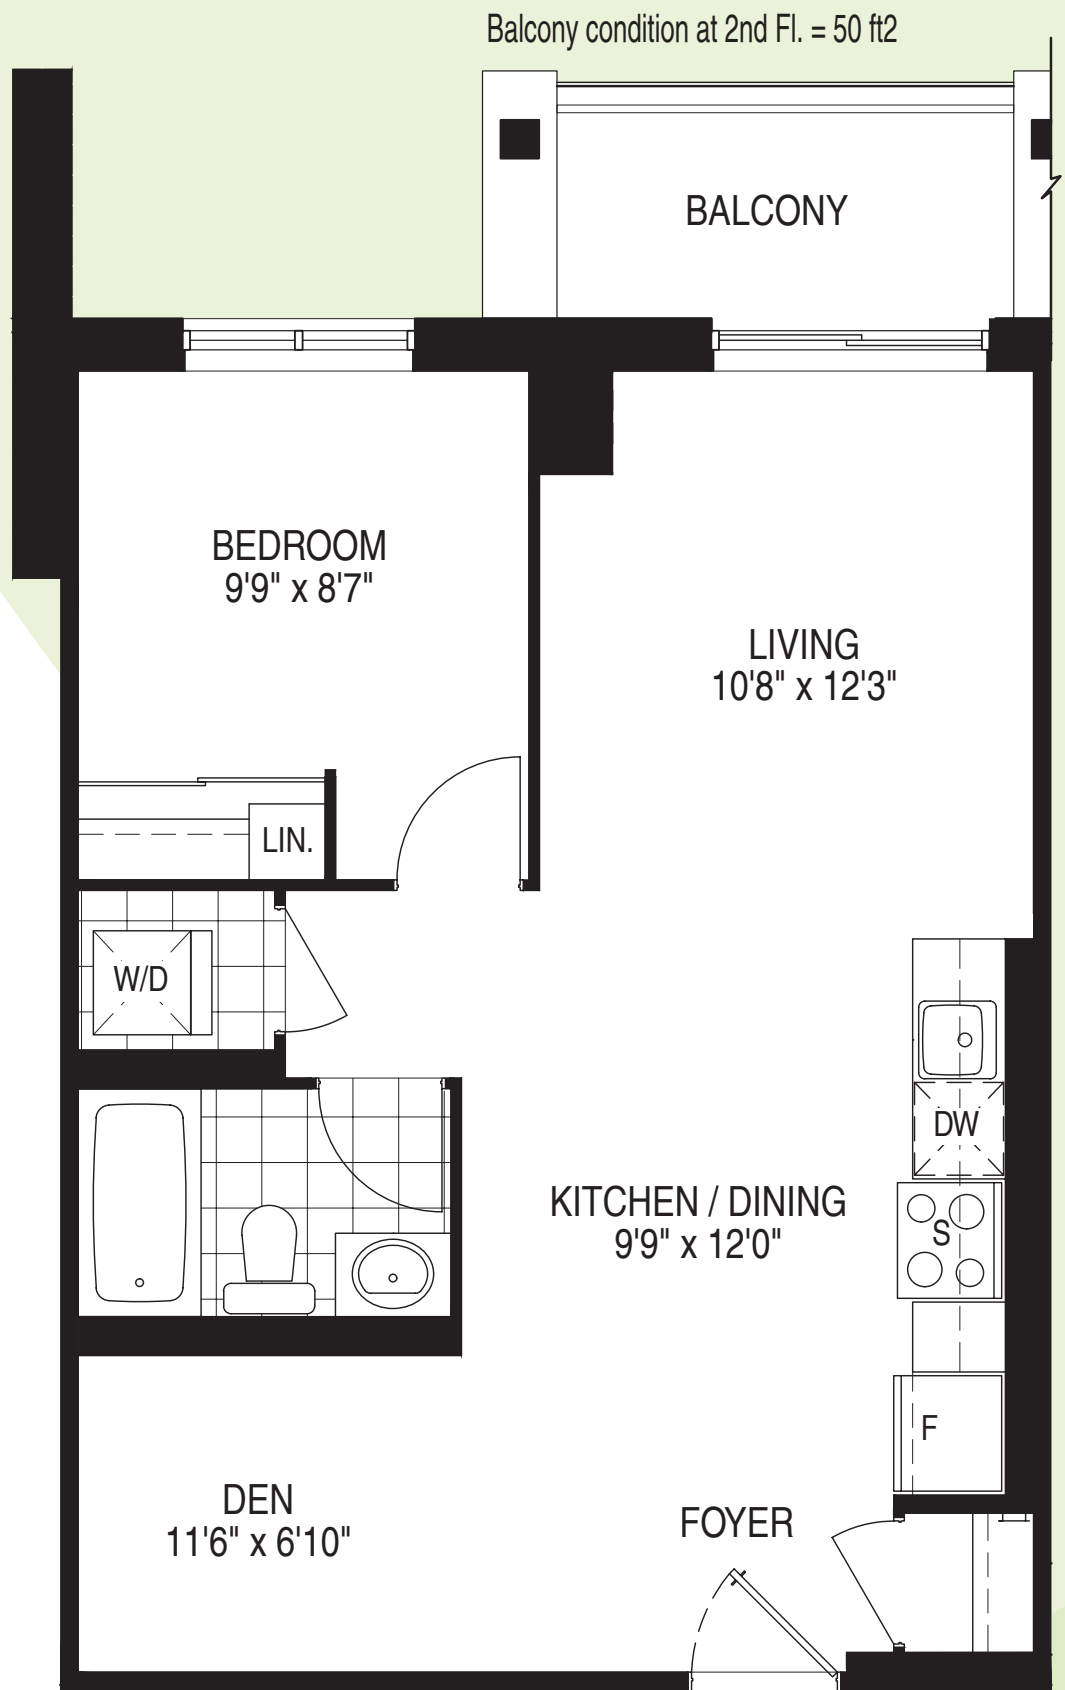

SPRUCE

1 Bedroom + Den | 1 Bath
630 sq.ft.

Balcony condition at 6th Fl. = 66 ft²

Balcony condition at 3rd, 4th and 5th Fl. = 66 ft²

CANVAS
ON THE ROUGE

REFER TO LEGALS FOR MORE ACCURATE INFORMATION. MATERIALS, SPECIFICATIONS, UNIT LAYOUTS AND DIMENSIONS ARE SUBJECT TO CHANGE WITHOUT NOTICE. WINDOW SIZES AND TYPE MAY VARY. ACTUAL USABLE FLOOR SPACE MAY VARY FROM THE STATED FLOOR AREA. LANDSCAPING, BALCONY AND PATIO AREAS ARE SUBJECT TO CHANGE. E.&O.E. DECEMBER 2018.