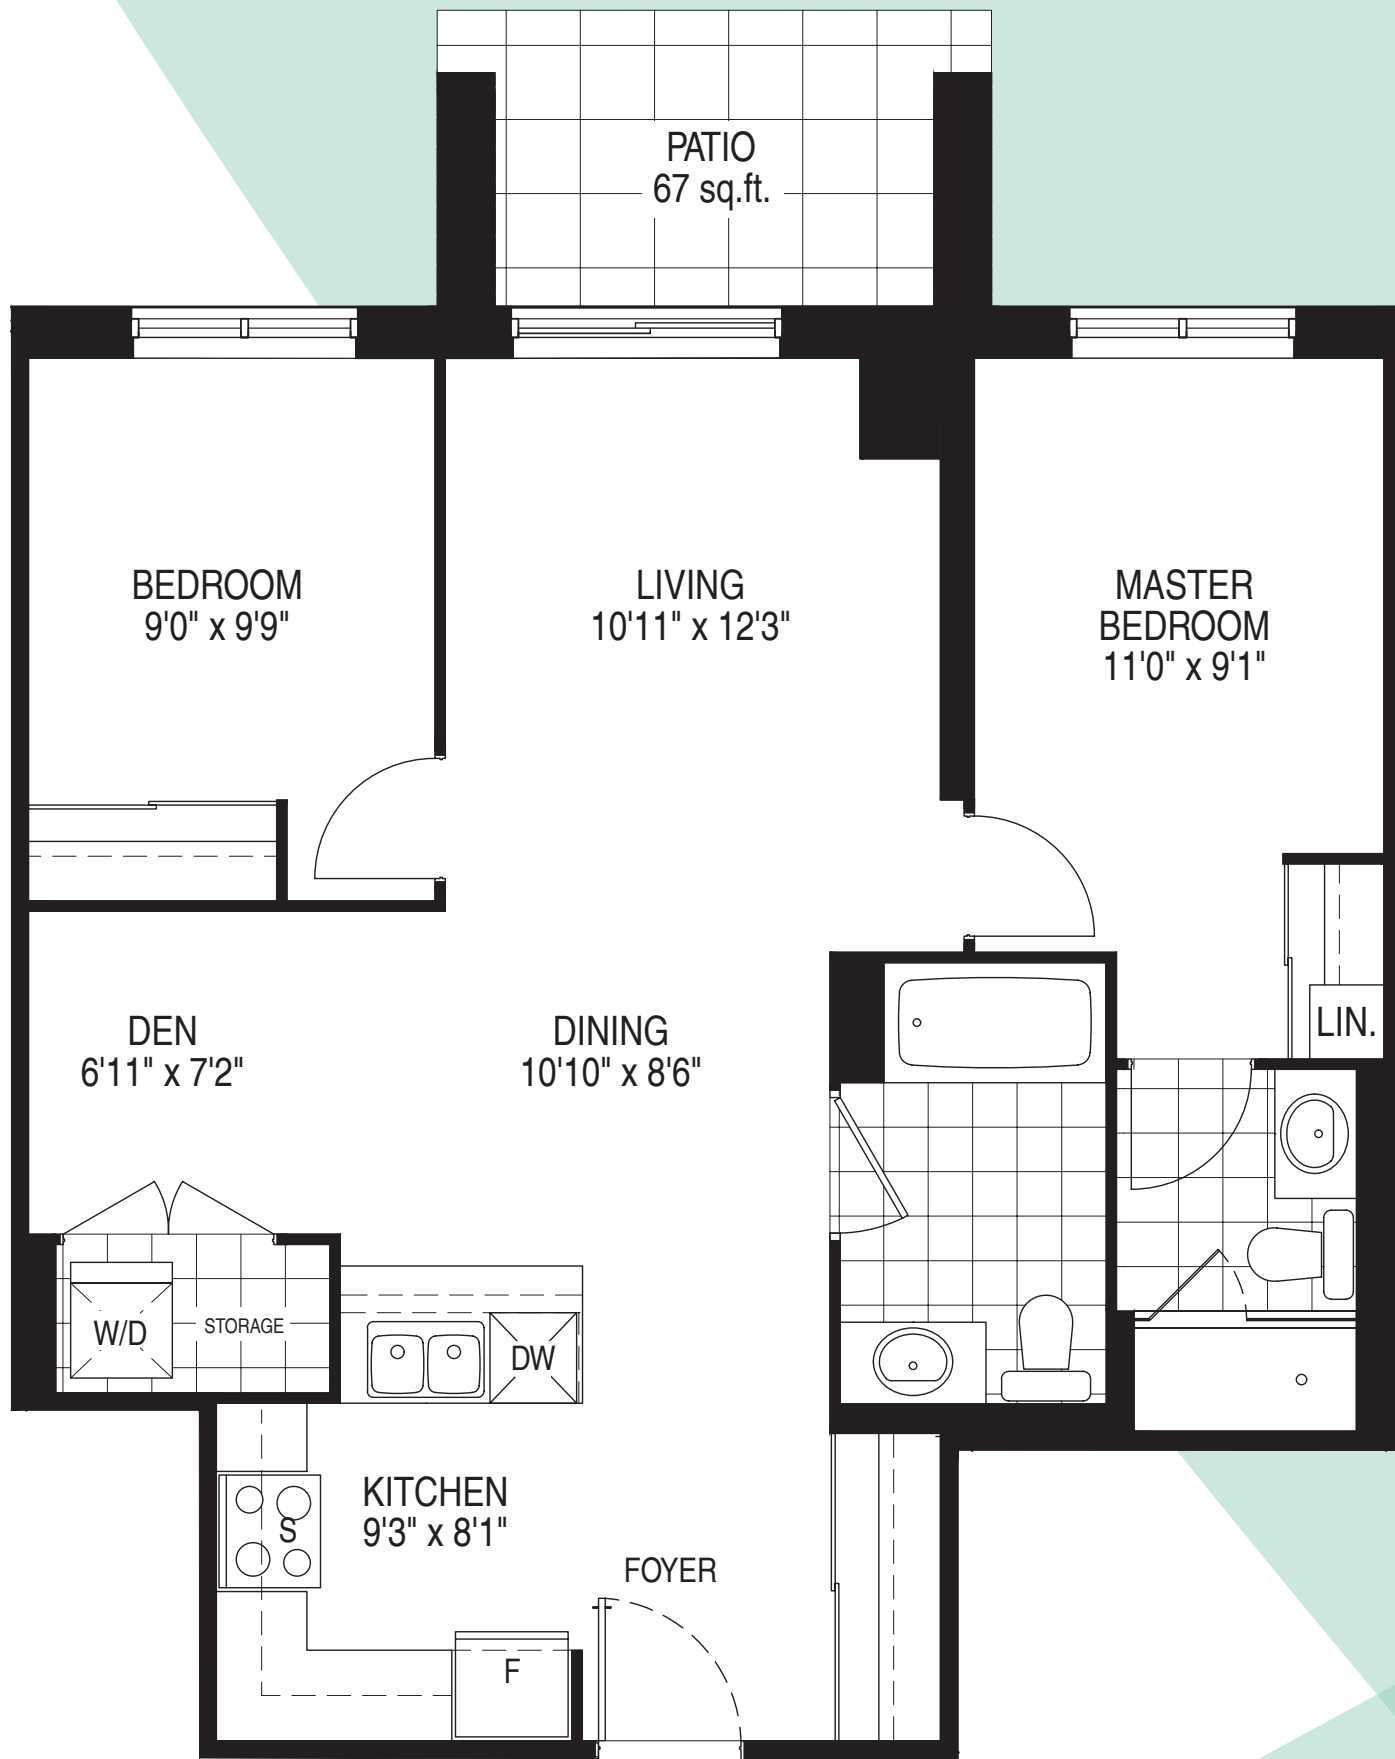

SYCAMORE (P)

2 Bedrooms+Den | 2 Baths
888 sq.ft. plus 67 sq.ft. Patio

Ground Floor

BARRIER-FREE UNIT

CANVAS

ON THE ROUGE

REFER TO LEGALS FOR MORE ACCURATE INFORMATION. MATERIALS, SPECIFICATIONS, UNIT LAYOUTS AND DIMENSIONS ARE SUBJECT TO CHANGE WITHOUT NOTICE. WINDOW SIZES AND TYPE MAY VARY. ACTUAL USABLE FLOOR SPACE MAY VARY FROM THE STATED FLOOR AREA. LANDSCAPING, BALCONY AND PATIO AREAS ARE SUBJECT TO CHANGE. E.&O.E. DECEMBER 2018.