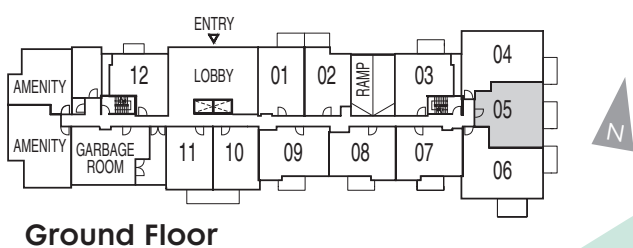

SYCAMORE (P)

2 Bedrooms+Den | 2 Baths
888 sq.ft. plus 67 sq.ft. Patio

Ground Floor

BARRIER-FREE UNIT

CANVAS

ON THE ROUGE

REFER TO LEGALS FOR MORE ACCURATE INFORMATION. MATERIALS, SPECIFICATIONS, UNIT LAYOUTS AND DIMENSIONS ARE SUBJECT TO CHANGE WITHOUT NOTICE. WINDOW SIZES AND TYPE MAY VARY. ACTUAL USABLE FLOOR SPACE MAY VARY FROM THE STATED FLOOR AREA. LANDSCAPING, BALCONY AND PATIO AREAS ARE SUBJECT TO CHANGE. E.&O.E. DECEMBER 2018.